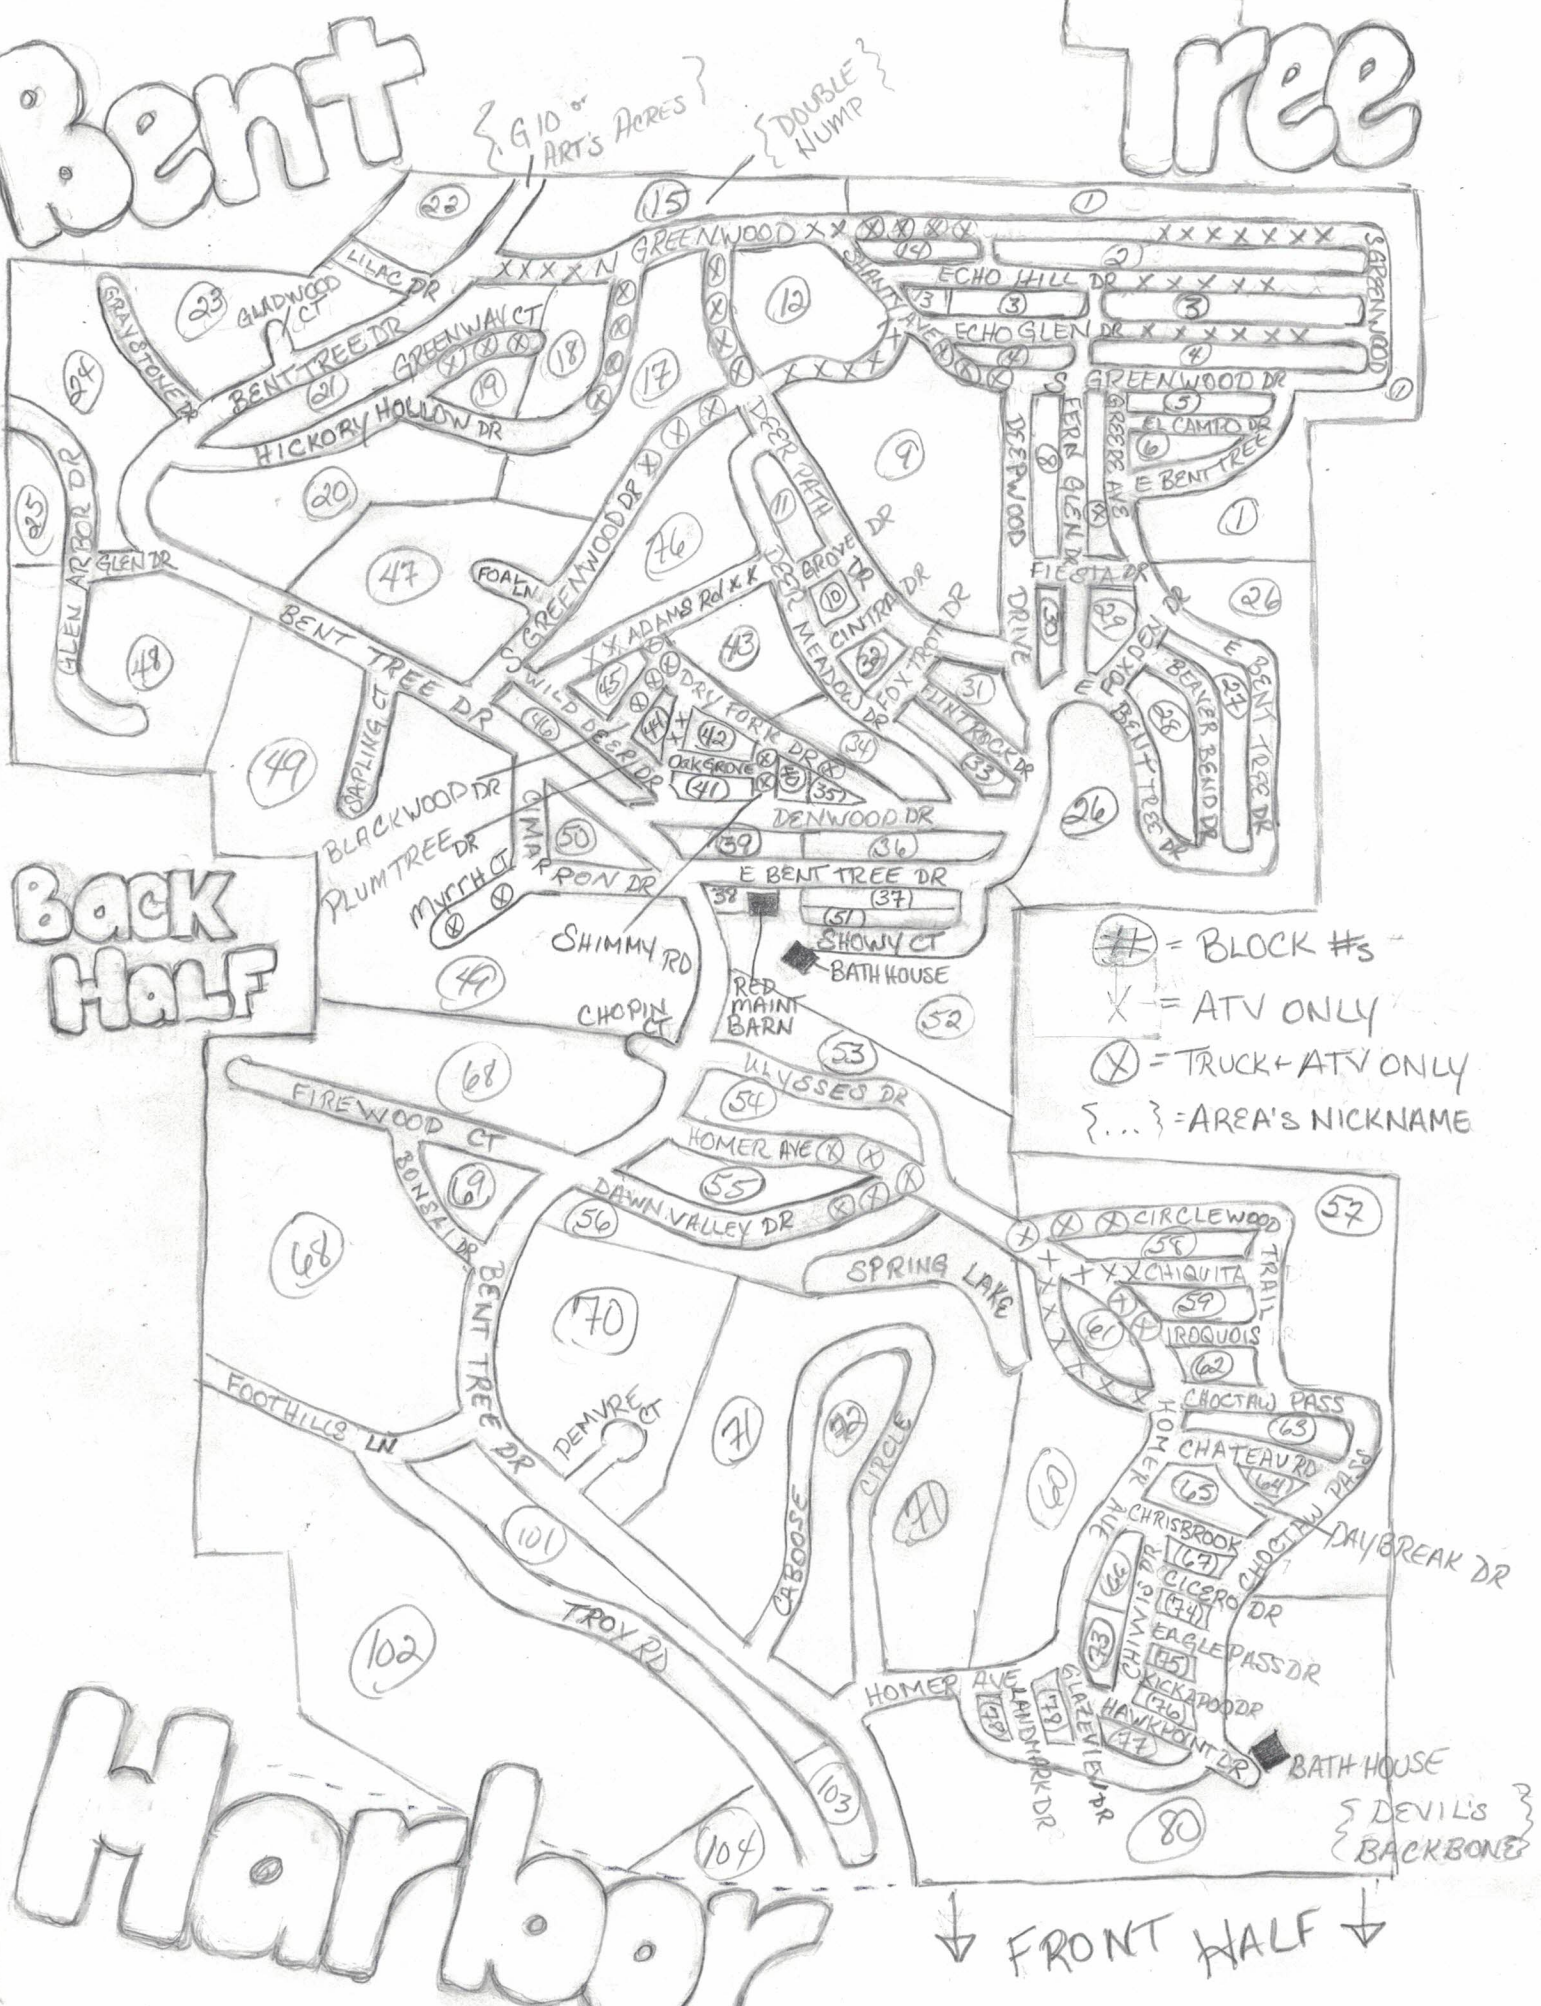

Bent

Tree

{ G 10 or ART'S ACRES }
 { DOUBLE NUMP }

Back Half

= BLOCK #s
 X = ATV ONLY
 ⊗ = TRUCK + ATV ONLY
 {...} = AREA'S NICKNAME

Marboor

↓ FRONT HALF ↓

{ DEVIL'S BACKBONE }